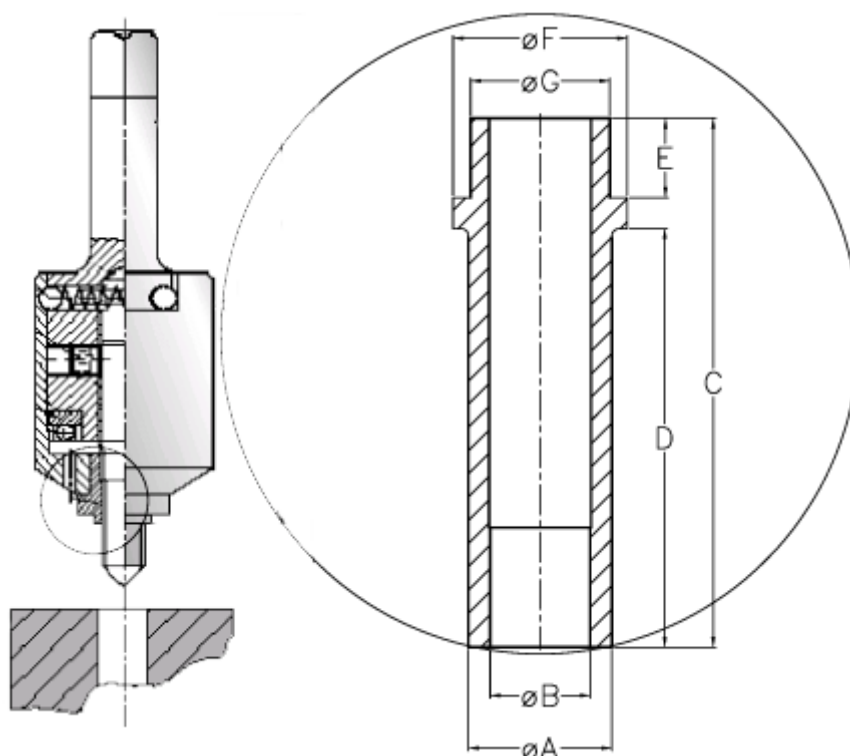

Article number: 126200270300
Description: Guide bush 620 0 270.300
For M27

Measures

A = 34 +/-0,1
B = 27,1 +0,1
C = 34.0
D = 2.5
E = 22
F = 48
G = 39 r6